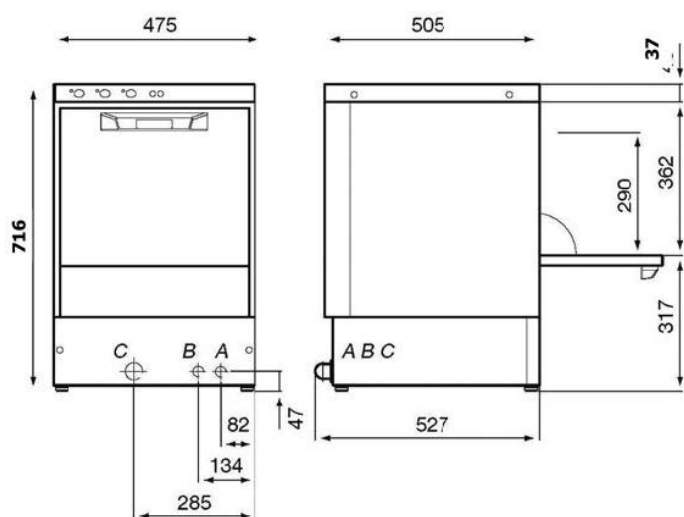

4000ST Glasswasher

Dimensions	W475 x D505 x H716
Basket Size	400 x 400mm
Cycle Time	2 minutes
Inside Load Height	290mm
Wash Pump Power	0.3Kw
Boiler Element	2700 Watts
Wash Tank Element	1800 Watts
Wash Tank Capacity	14Lt
Total Power	3Kw
Connection	Plug-in
Net Weight	31Kg
Shipping Weight	35Kg
Packing Dimensions	W540 x D630 x H830